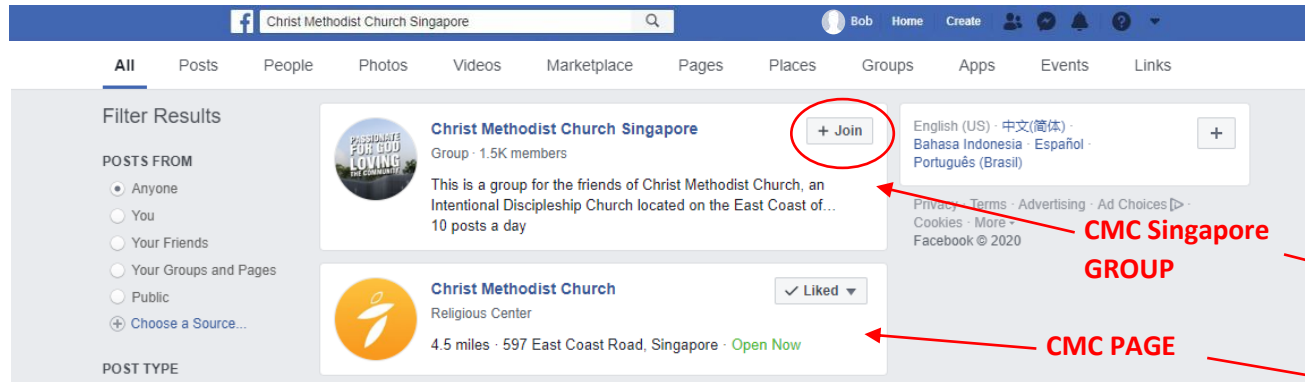

4. Click 'Join' (Desktop) or 'View Group' (Mobile) to access the **CMC Singapore Group (NOT the CMC Page)**.

Desktop