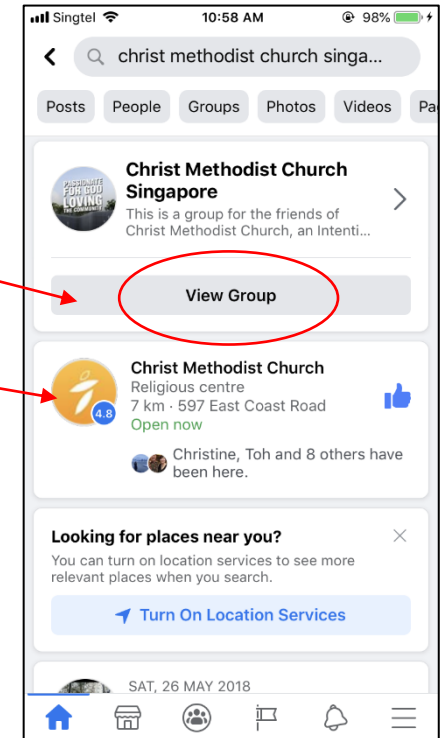

4. Click 'Join' (Desktop) or 'View Group' (Mobile) to access the **CMC Singapore Group (NOT the CMC Page)**.

Desktop

Mobile